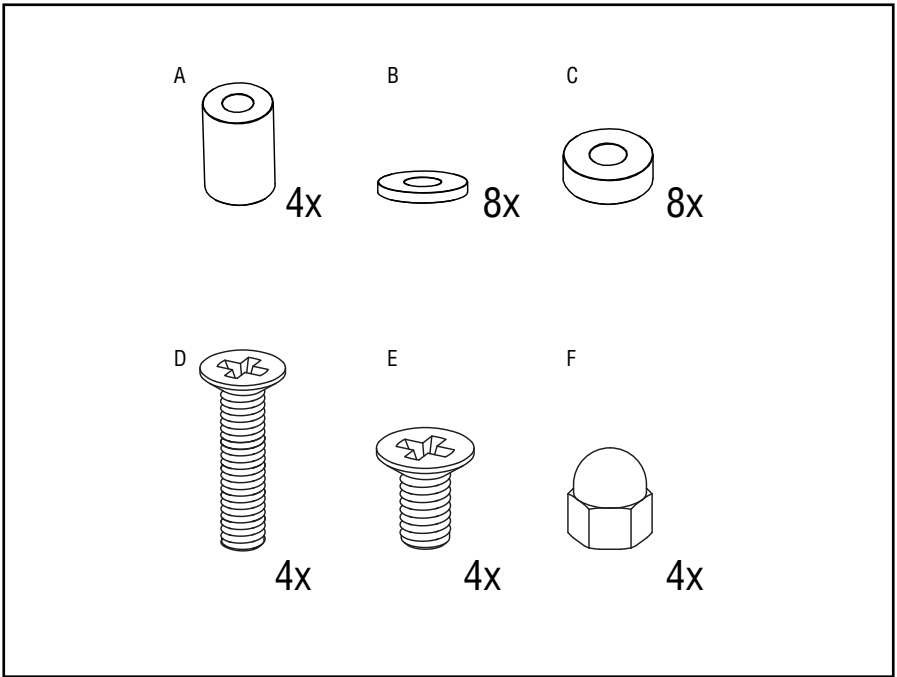

## RECTANGULAR MEDIANO

Art. no. 800860