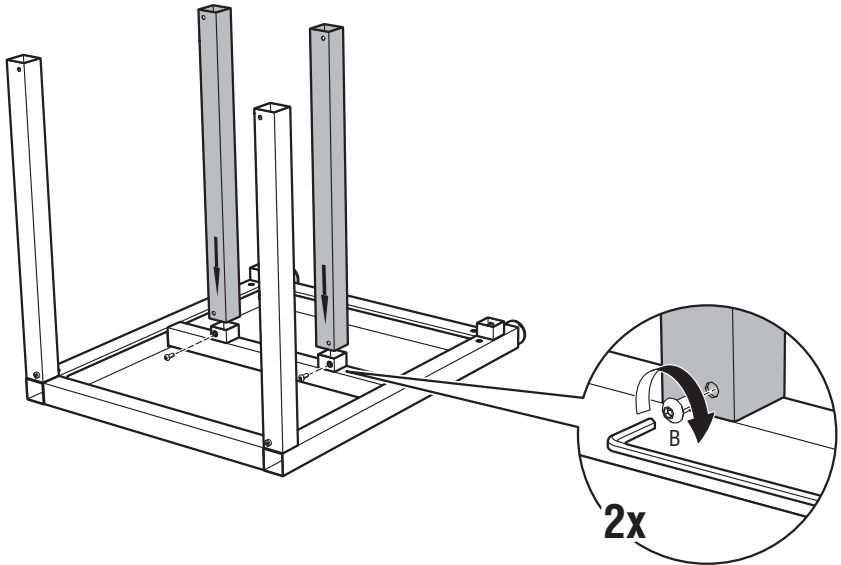

# LUXURY OUTDOOR KITCHEN FRAME **80X70CM**

Art. no 900002

**1.**

2.

3.

4.

5.

6.