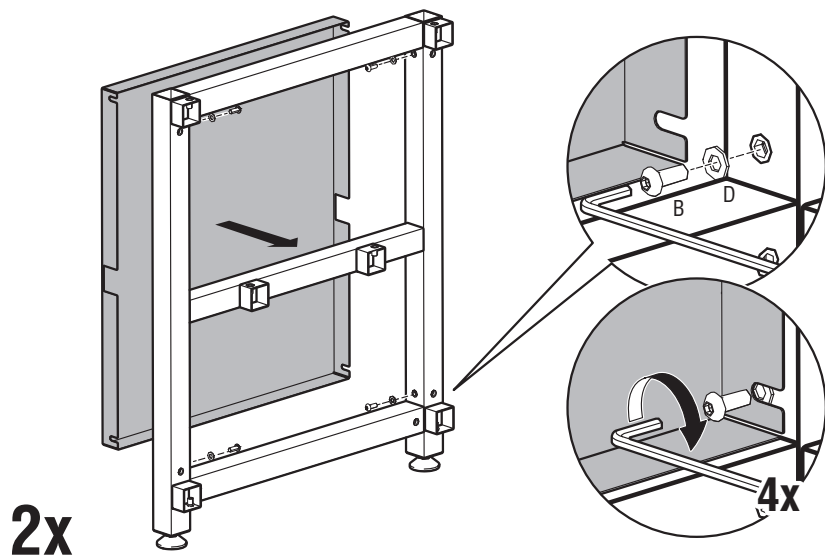

# LUXURY OUTDOOR KITCHEN FRAME **120X70CM**

Art. no 900001

**1.**

2.

3.

4.

5.

**6.**