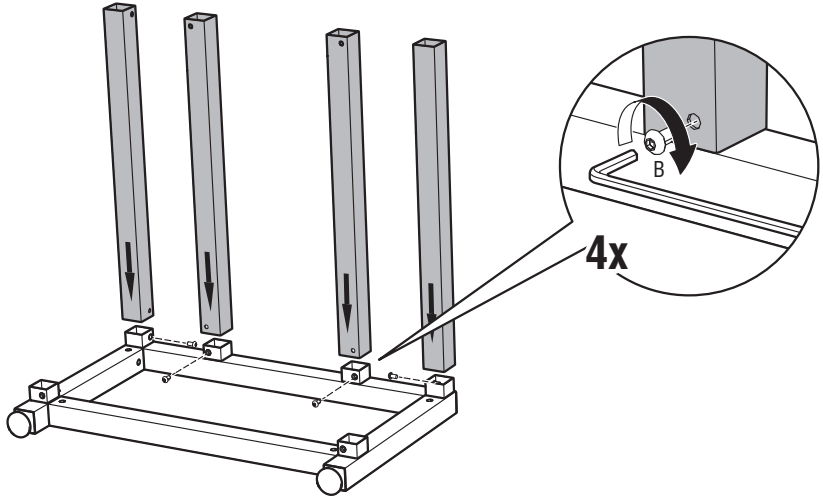

# LUXURY OUTDOOR KITCHEN KAMADO BUCK **80X80CM**

Art. no 900005

1.

2.

3.

4.

5.

6.