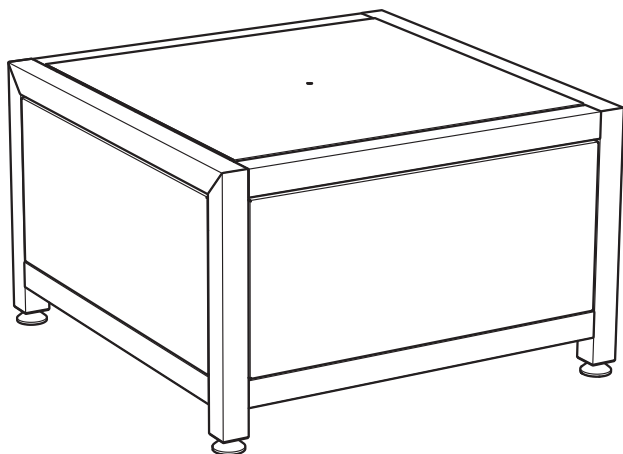

# LUXURY OUTDOOR KITCHEN KAMADO BUCK **80X80CM**

Art. no 900005

1.

2.

3.

4.

5.

6.