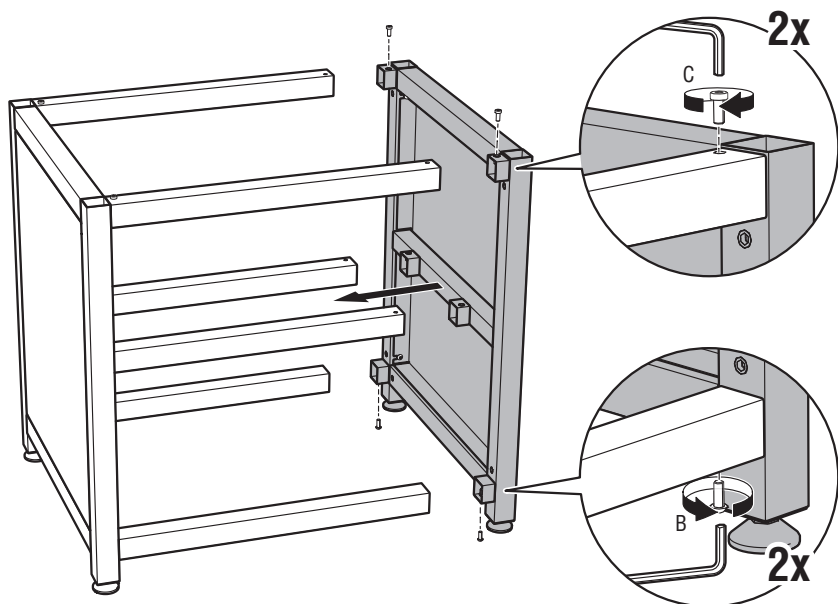

# LUXURY OUTDOOR KITCHEN FRAME **80X70CM**

Art. no 900002

**1.**

2.

3.

4.

5.

6.