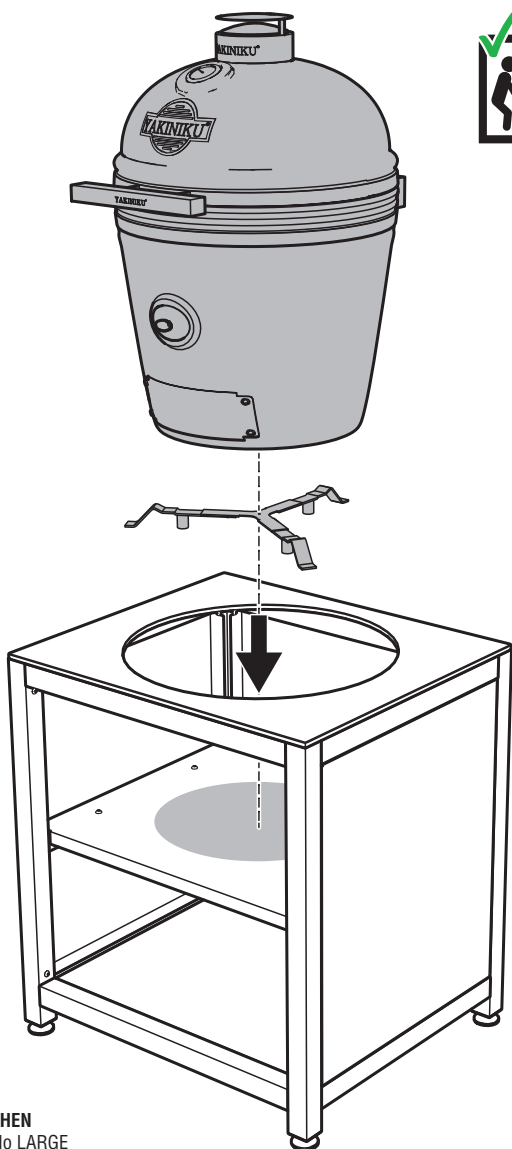

# LUXURY OUTDOOR KITCHEN FRAME **80X70CM**

Art. no 900002

**1.**

2.

3.

4.

5.

6.

# 10.

**LUXURY OUTDOOR KITCHEN  
TOP 80X70CM**

**STAINLESS STEEL TABLE NEST  
XLARGE | LARGE | MEDIUM**

**LUXURY OUTDOOR KITCHEN  
FRAME 80X70CM**

**LUXURY OUTDOOR KITCHEN**  
**TOP 80X70CM for Kamado LARGE**