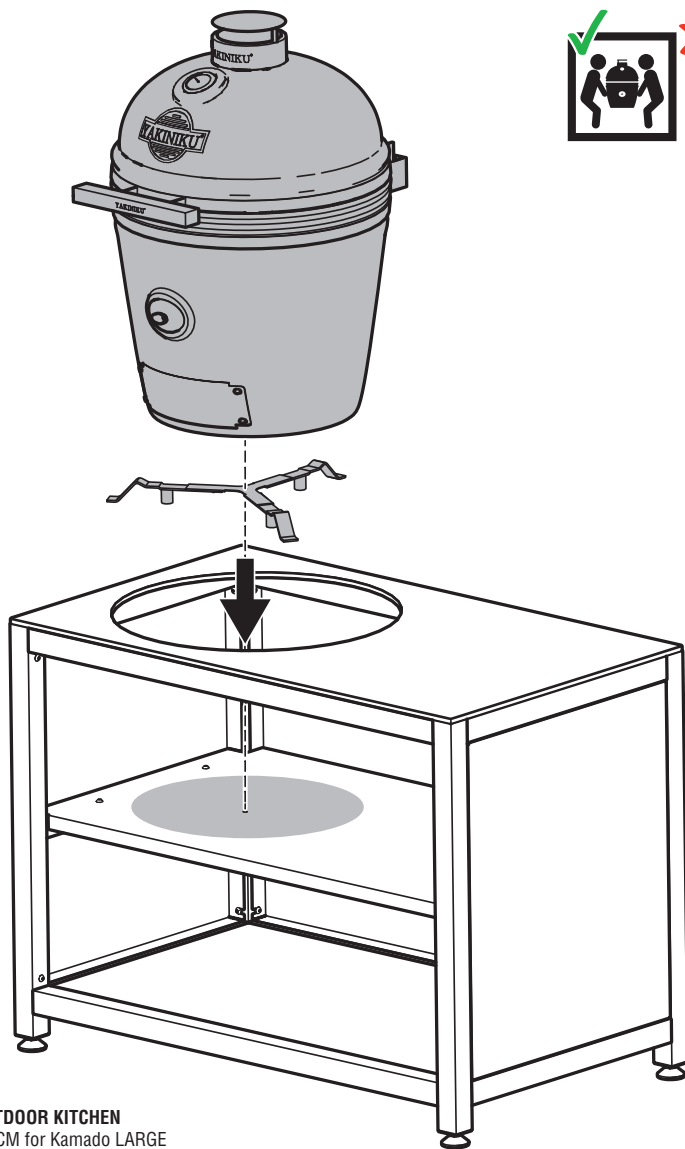

**7.**

8.

9.

# 10.

**LUXURY OUTDOOR KITCHEN  
TOP 120X70CM**

**STAINLESS STEEL TABLE NEST  
XLARGE | LARGE | MEDIUM**

**LUXURY OUTDOOR KITCHEN  
FRAME 120X70CM**

**LUXURY OUTDOOR KITCHEN**  
**TOP 120X70CM for Kamado LARGE**