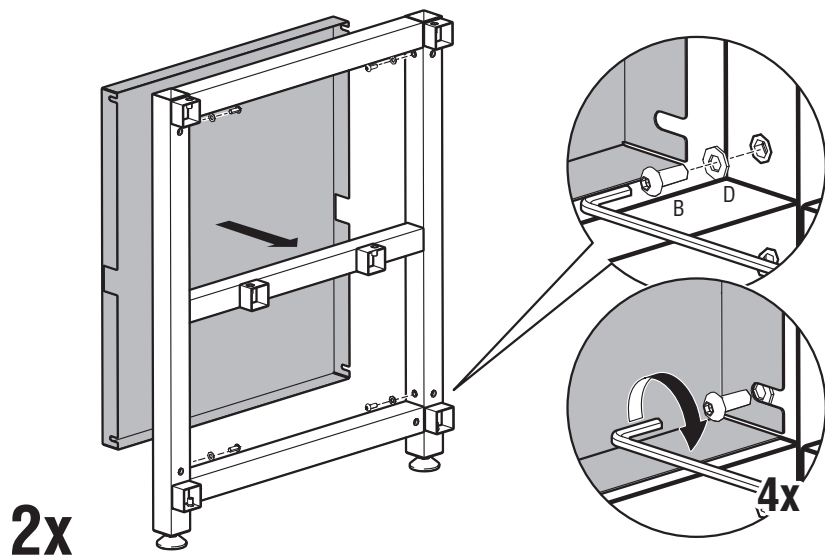

# LUXURY OUTDOOR KITCHEN FRAME **80X70CM**

Art. no 900002

**1.**

2.

3.

4.

5.

6.