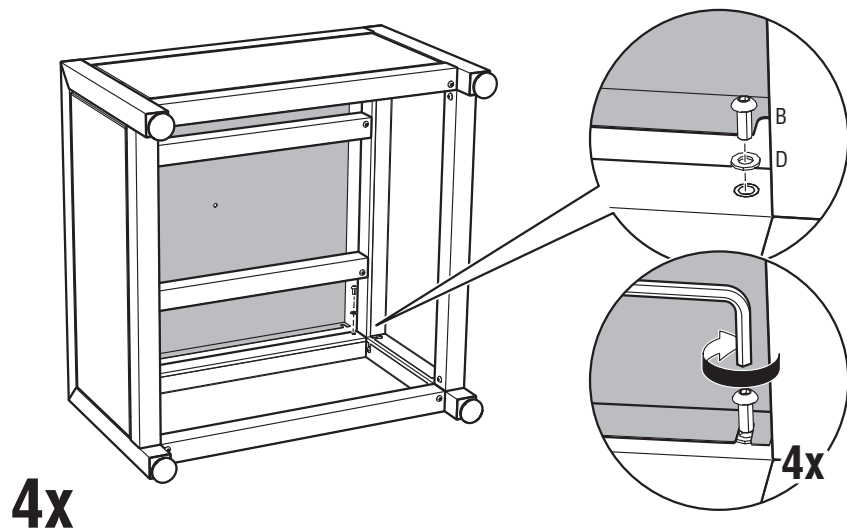

# LUXURY OUTDOOR KITCHEN KAMADO BUCK **80X80CM**

Art. no 900005

1.

2.

3.

4.

5.

6.