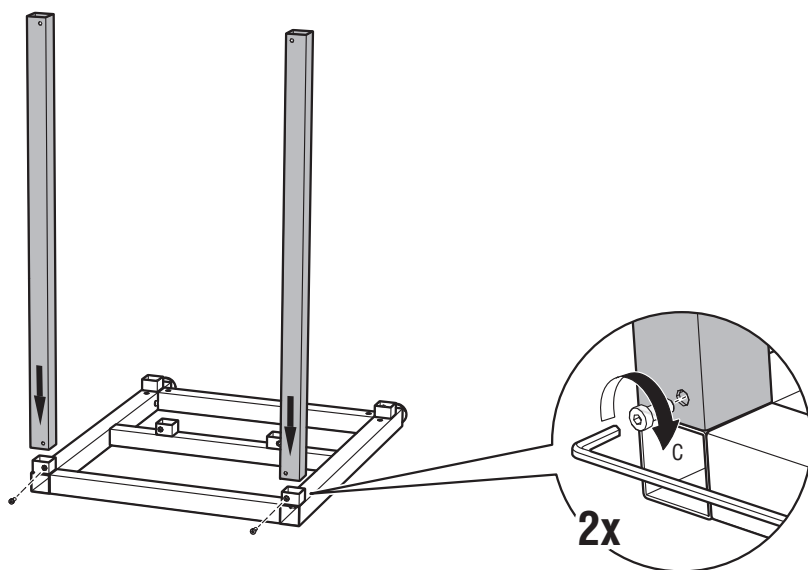

# LUXURY OUTDOOR KITCHEN FRAME **120X70CM**

Art. no 900001

**1.**

2.

3.

4.

5.

**6.**