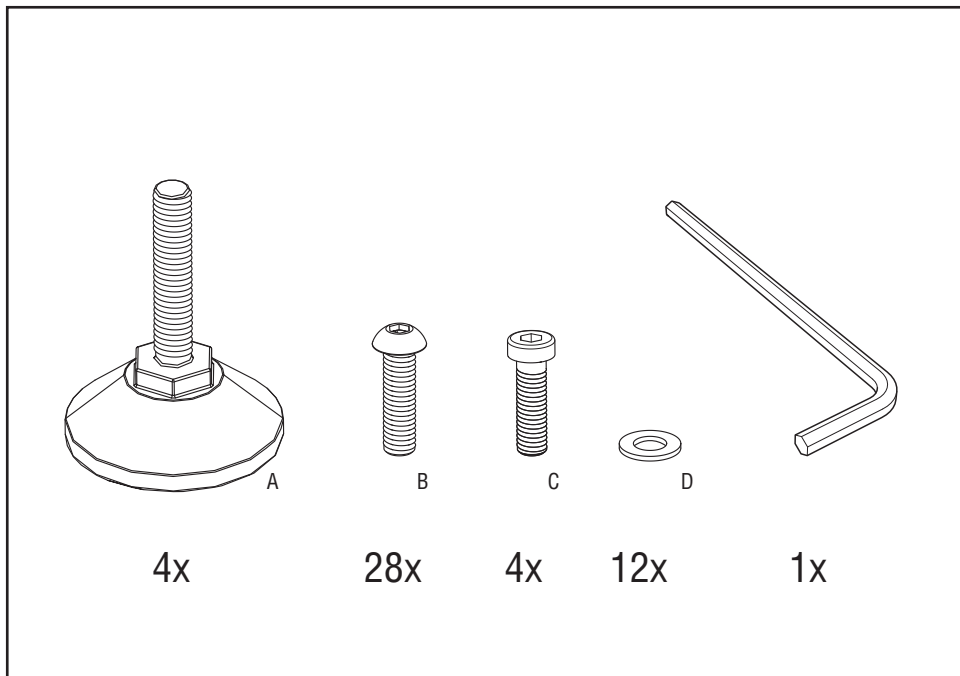

# LUXURY OUTDOOR KITCHEN FRAME **80X70CM**

Art. no 900002

**1.**

2.

3.

4.

5.

6.