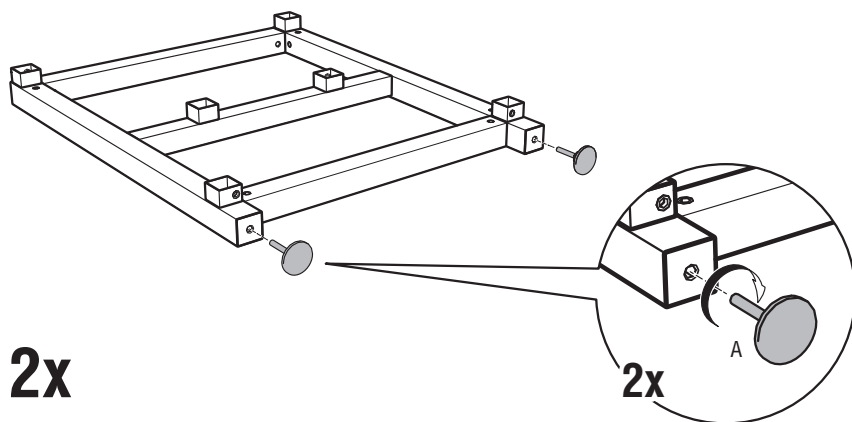

# LUXURY OUTDOOR KITCHEN FRAME **80X70CM**

Art. no 900002

**1.**

2.

3.

4.

5.

6.