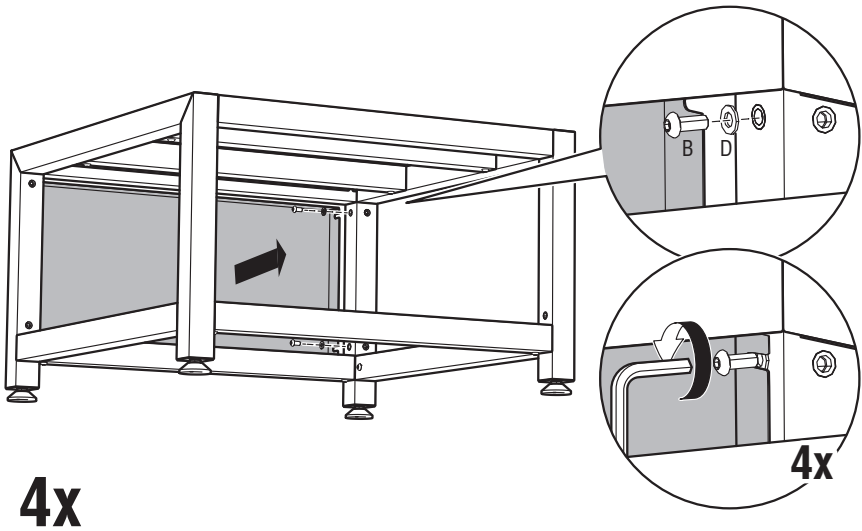

# LUXURY OUTDOOR KITCHEN KAMADO BUCK **80X80CM**

Art. no 900005

1.

2.

3.

4.

5.

6.