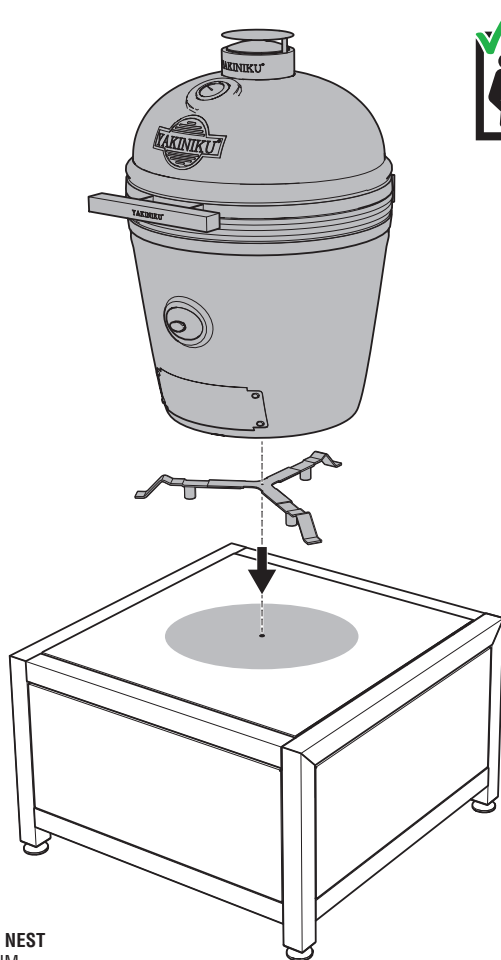

**STAINLESS STEEL TABLE NEST**  
XLARGE | LARGE | MEDIUM

**LUXURY OUTDOOR KITCHEN**  
**FRAME 120X70CM**

# LUXURY OUTDOOR KITCHEN KAMADO BUCK **80X80CM**

Art. no 900005

1.

2.

3.

4.

5.

6.

**STAINLESS STEEL TABLE NEST**  
 XLARGE | LARGE | MEDIUM

**LUXURY OUTDOOR KITCHEN**  
**KAMADO BUCK 80X80CM**

YAKINIKU® B.V.  
 LANGE REKSESTRAAT 19B  
 4538 AZ TERNEUZEN  
 THE NETHERLANDS  
 +31 (0)88 688 0600  
 YAKINIKUGRILL.COM