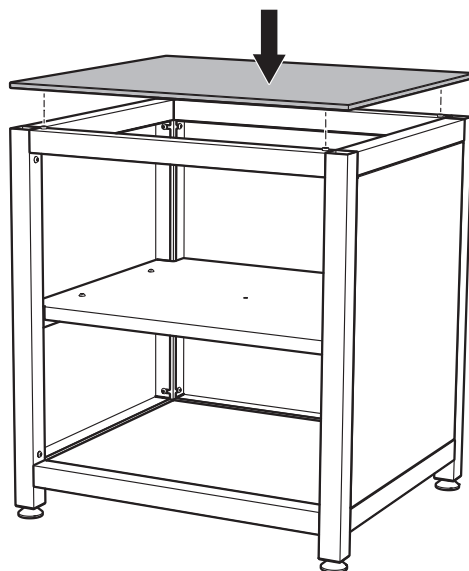

# 10.

**LUXURY OUTDOOR KITCHEN  
TOP 80X70CM**

**STAINLESS STEEL TABLE NEST  
XLARGE | LARGE | MEDIUM**

**LUXURY OUTDOOR KITCHEN  
FRAME 80X70CM**

**LUXURY OUTDOOR KITCHEN**  
**TOP 80X70CM for Kamado LARGE**