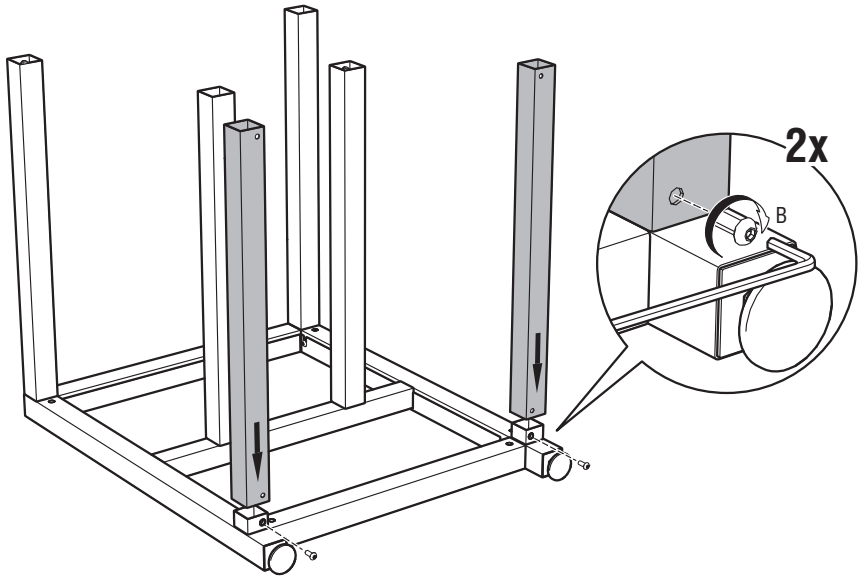

# LUXURY OUTDOOR KITCHEN FRAME **80X70CM**

Art. no 900002

**1.**

2.

3.

4.

5.

6.