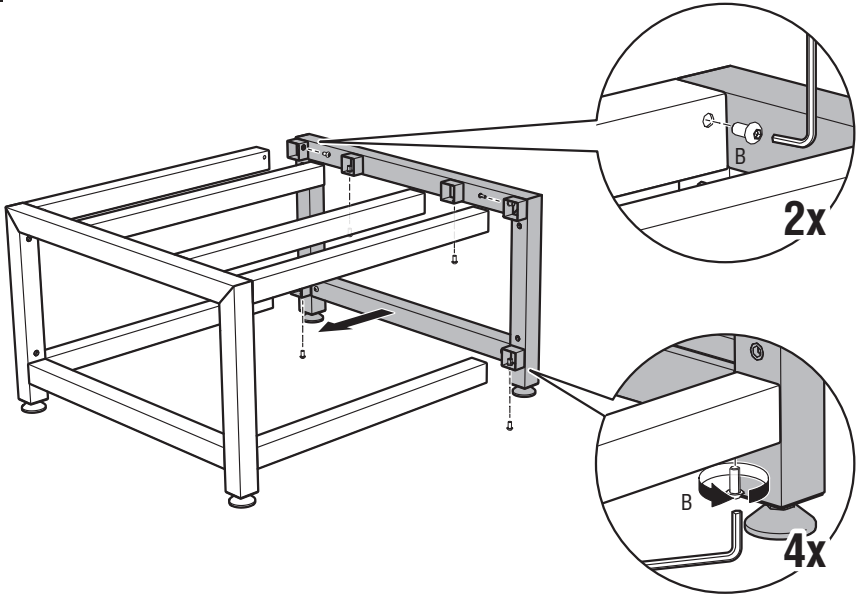

# LUXURY OUTDOOR KITCHEN KAMADO BUCK **80X80CM**

Art. no 900005

1.

2.

3.

4.

5.

6.