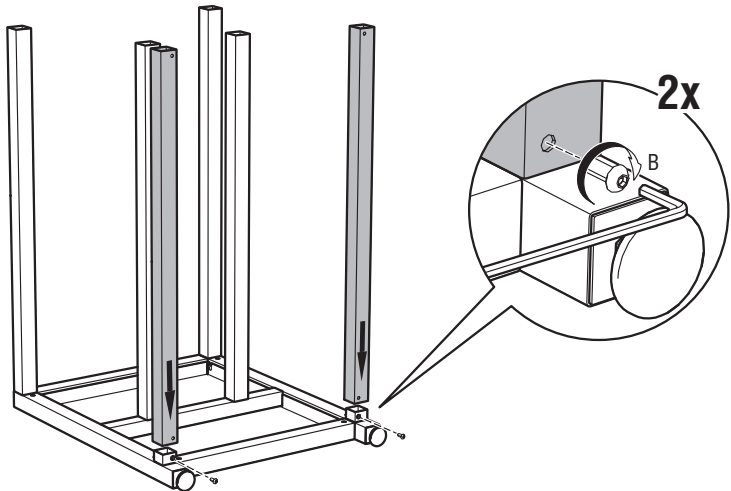

# LUXURY OUTDOOR KITCHEN FRAME **120X70CM**

Art. no 900001

**1.**

2.

3.

4.

5.

**6.**