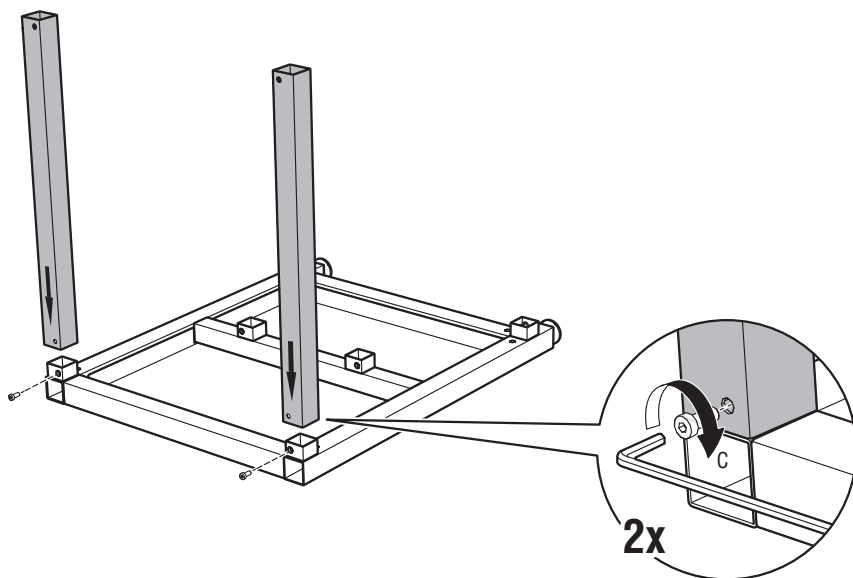

# LUXURY OUTDOOR KITCHEN FRAME **80X70CM**

Art. no 900002

**1.**

2.

3.

4.

5.

6.