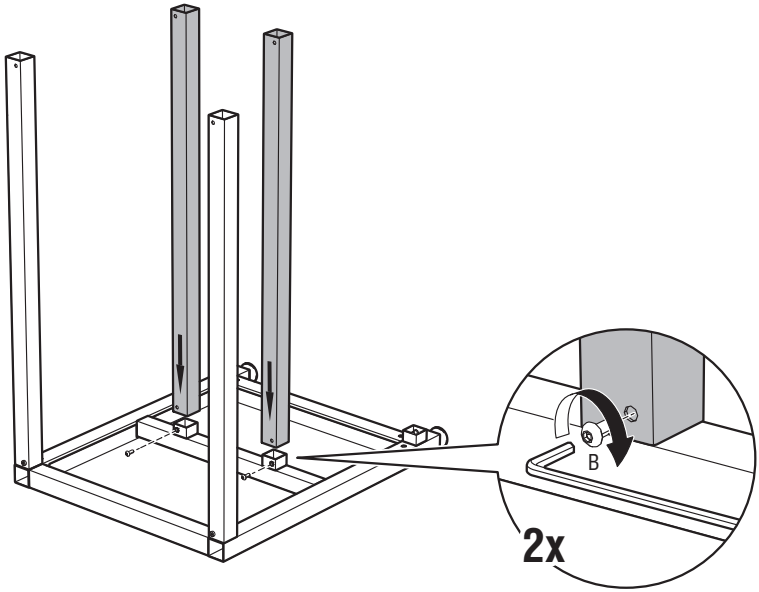

# LUXURY OUTDOOR KITCHEN FRAME **120X70CM**

Art. no 900001

**1.**

2.

3.

4.

5.

**6.**