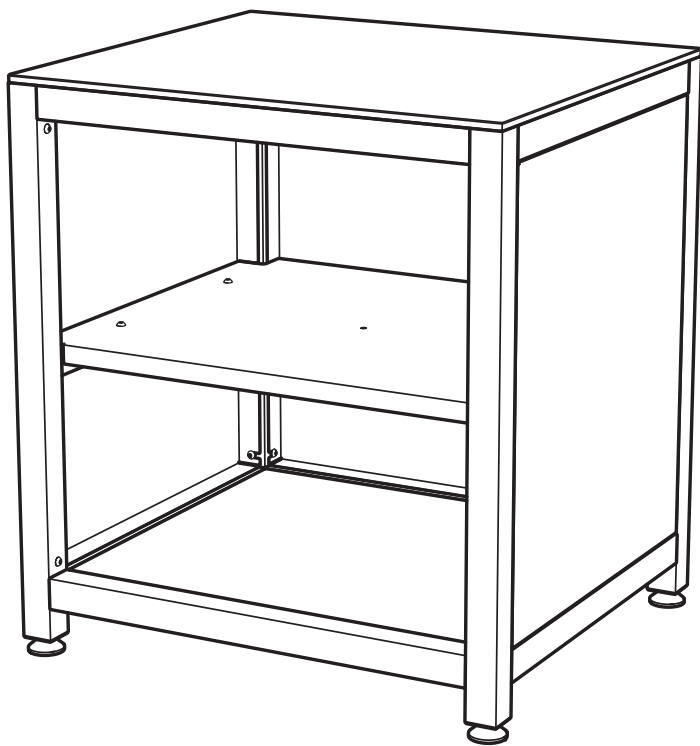

# LUXURY OUTDOOR KITCHEN FRAME **80X70CM**

Art. no 900002

**1.**

2.

3.

4.

5.

6.