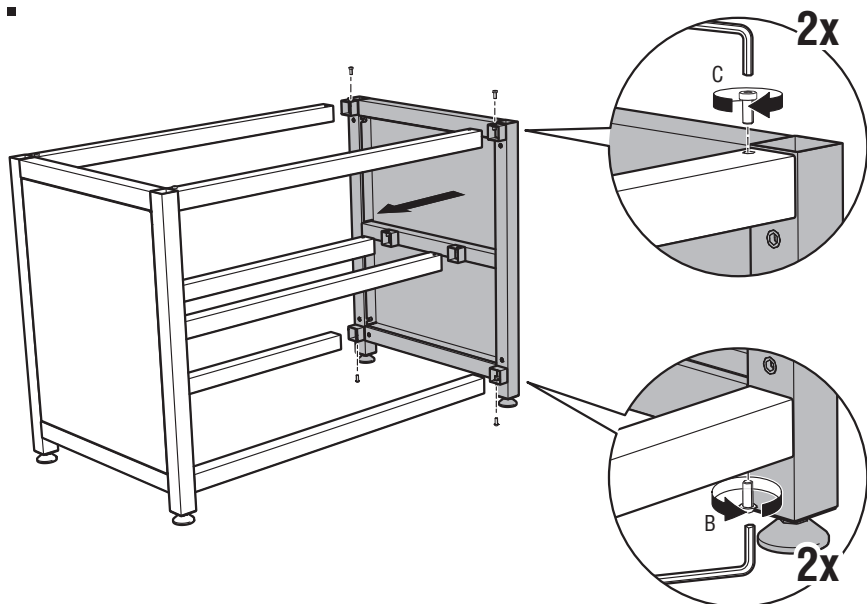

# LUXURY OUTDOOR KITCHEN FRAME **120X70CM**

Art. no 900001

**1.**

2.

3.

4.

5.

**6.**