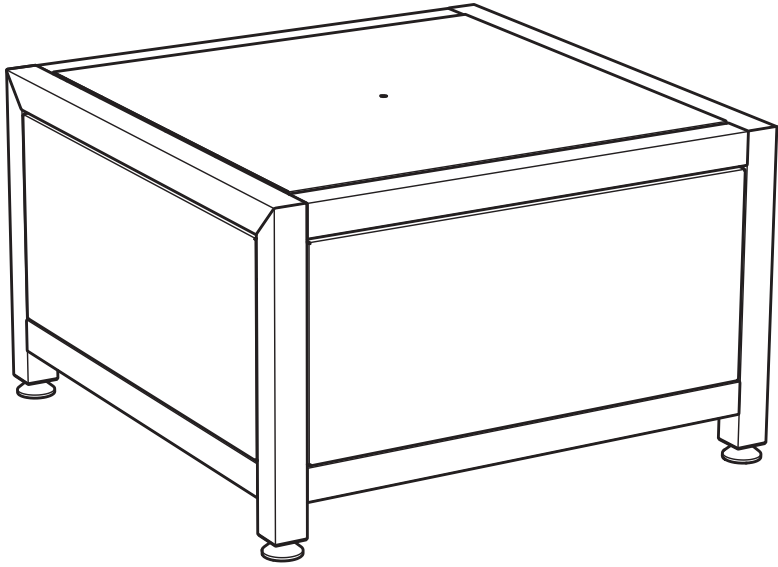

LUXURY OUTDOOR KITCHEN KAMADO BUCK **80X80CM**

Art. no 900005