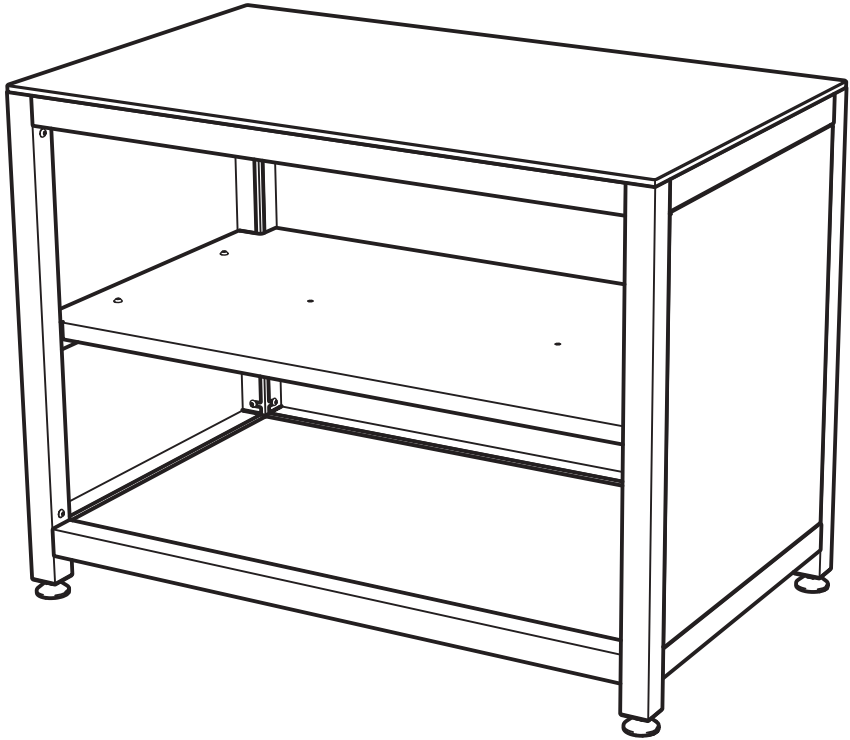

LUXURY OUTDOOR KITCHEN FRAME **120X70CM**

Art. no 900001