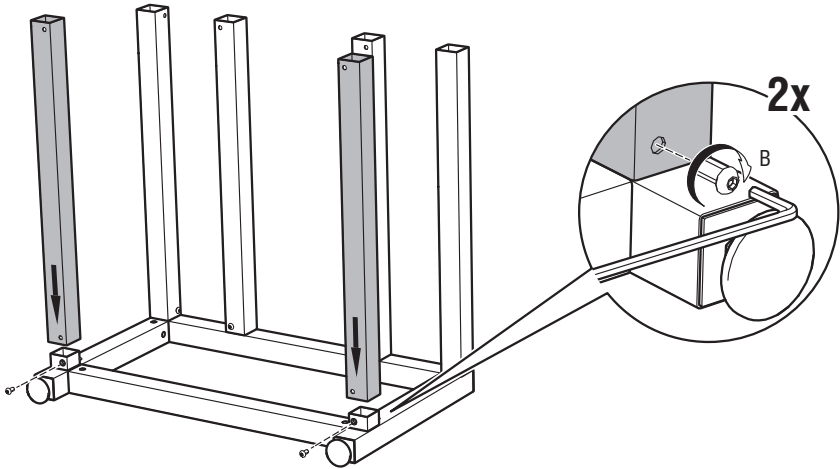

# LUXURY OUTDOOR KITCHEN KAMADO BUCK **80X80CM**

Art. no 900005

1.

2.

3.

4.

5.

6.